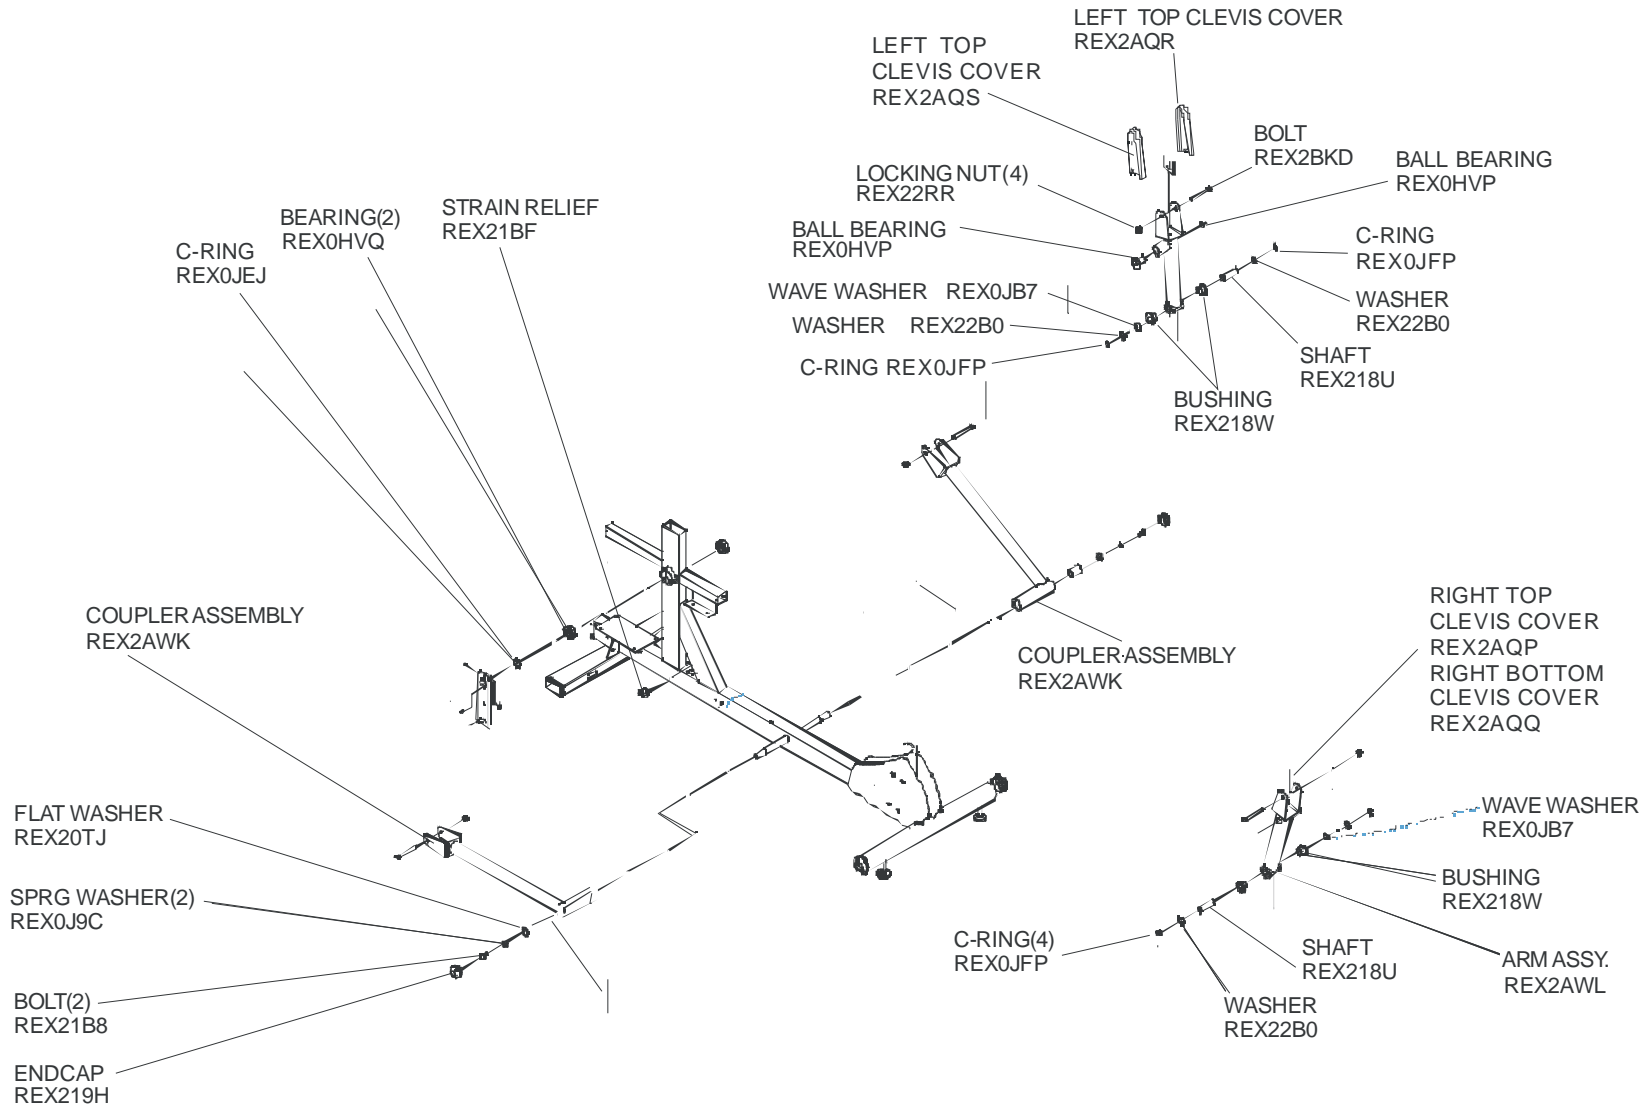

CLEVIS COVERS
FRONT
REX2AQU
REAR
REX2AQT

LF LOGO LABEL
REX2ARH

**LF Cross-Trainer
Movement Arms and Hardware**

X35-0000-01

120V Dom. Eng/Eng

LF Cross-Trainer
Pedal Arms and Hardware

X35-0000-01

120V Dom. Eng/Eng

LF Cross-Trainer
Rear Components

X35-0000-01

120V Dom. Eng/Eng

RIGHT CONSOLE
MAST COVER (NOT SHOWN)
REX2AQ1
LEFT CONSOLE
MAST COVER (NOT SHOWN)
REX2AQ6
MAST COVER SCREWS (3)
REX0K4S